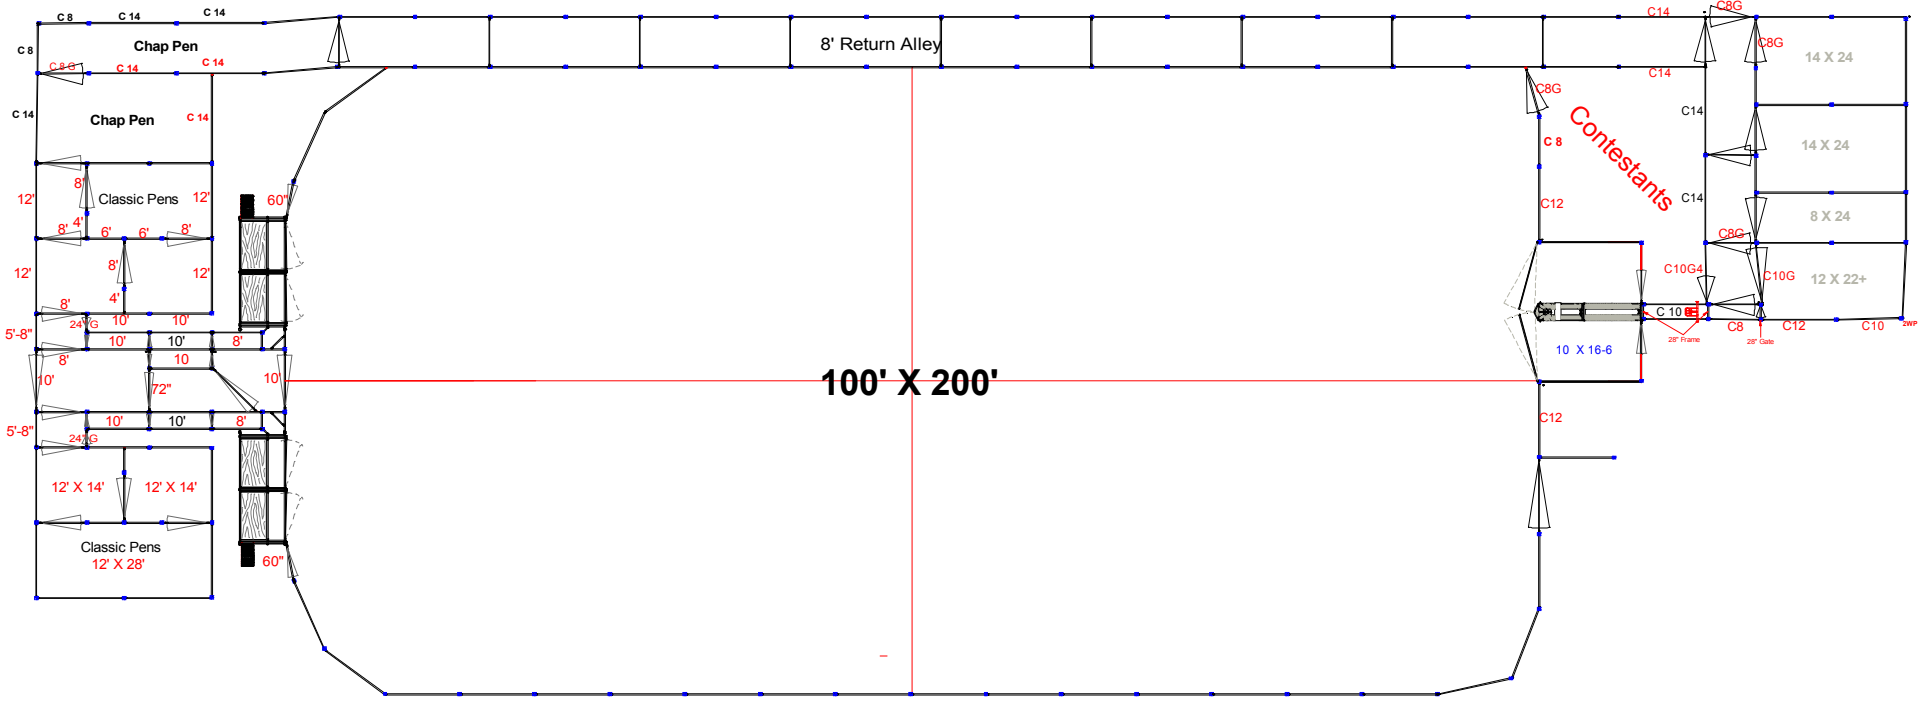

3344-610-078	1	2-286	6X10 HPG 7'8"		
3344-000-096	8	2-809	6X8 HPFrame Only 9'6"		
3344-610-096	10	2-286-96	6X10 HPG 9'6"		
3344-612-096	1	2-287-96	6X12 HPG 9'6"		
3345-610-000	1	2-288	6X10 G4		
3343-028-000	2	2-296	6XACF 28"		
3343-128-000	1	2-298	6XACG 28"		
8329-100-000	4	5-118	Pin to Pin adaptors		
3332-310-300	16	2-570	Triple Sockets		
3332-215-000	1	2-559	Overhead Alley Stop		

*For Discount - Check or Wire Held for Total Amount at the time of the Order
It is Cashed when they Start Building the Equipment - Rodeo Equipment is Non Refundable or Exchangeable*

Ackerman / Oglala Lakota Nation
Revised 2-3-16